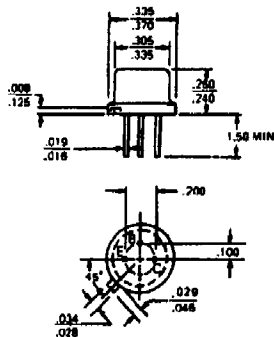

New Jersey Semi-Conductor Products, Inc.

20 STERN AVE.
SPRINGFIELD, NEW JERSEY 07081
U.S.A.

TELEPHONE: (973) 376-2922
(212) 227-6005
FAX: (973) 376-8960

GERMANIUM PNP SMALL SIGNAL TRANSISTORS

Type	V_{CE0} V Max	V_{E0} V Max	V_{CE} V Max	I_{C0} @ V_{CE} V	I_{C0} μA Max	h_{FE} Min Max	@ I_C mA	C_{ob} pf Max	f_{β} MHz Min	Outline*	Power Dissipation @ 25°C MW
2N465	45	12	30	20	15	27-45	1		0.8†	TO-5	150
2N466	35	12	20	20	15	56-90	1		1.0†	TO-5	150
2N467	35	12	15	20	15	112-180	1		1.2†	TO-5	150
2N508	20	10	18	20	6	99-198	20	35	2.5	TO-5	200
2N508A	30	10	25	25	7	100-200	20	35	2.5		200
2N522	15	10	8	15	2	120	1		15.0	TO-5	100
2N524	30	15	30	30	10	25-42	20	40	0.8	TO-5	225
2N525	45	15	30	30	10	34-65	20	40	1.0	TO-5	225
2N526	45	15	30	30	10	53-90	20	40	1.3	TO-5	225
2N527	45	15	30	30	10	72-121	20	40	1.5	TO-5	225
2N580	20	12	15	20	5	30	400	30	10.0	TO-5	120
2N581	18	10	15	15	6	20	20	30	4.0	TO-5	80
2N650	45	30	30	30	10	33	10	25	0.75	TO-5	200
2N651	45	30	30	30	10	45	10	25	1.0	TO-5*	200
2N652	45	30	30	30	10	80	10	25	1.25	TO-5	200
2N653	30	25	25	25	15	20	10	25	1.5†	TO-5	200
2N654	30	25	25	25	15	40	10	25	2.0†	TO-5	200
2N655	30	25	25	25	15	70	10	25	2.5†	TO-5	200
2N658	25	12	16	25	25	25-80	10	12	2.5	TO-5	167
2N659	25	12	14	25	25	40-110	10	12	5.0	TO-5	167
2N660	25	12	11	25	25	60-150	10	12	10.0	TO-5	167
2N661	25	12	9	25	25	75	10	12	15.0	TO-5	167
2N662	25	12	11	25	25	30	10	12	4.0	TO-5	167
2N1057	45	5	45	45	16	34-90	20	60	0.5	R-32	240
2N1097	16	5	18	16	16	34-90	20	35	1.0	TO-5	200
2N1098	18	5	18	16	16	25-90	20	35	1.0	TO-5	200
2N1144	16		16	16	16	34-90	20	40	1.0	R-32	175

TO-5

NJ Semi-Conductors reserves the right to change test conditions, parameters limits and package dimensions without notice information furnished by NJ Semi-Conductors is believed to be both accurate and reliable at the time of going to press. However NJ Semi-Conductors assumes no responsibility for any errors or omissions discovered in its use. NJ Semi-Conductors encourages customers to verify that datasheets are current before placing orders.